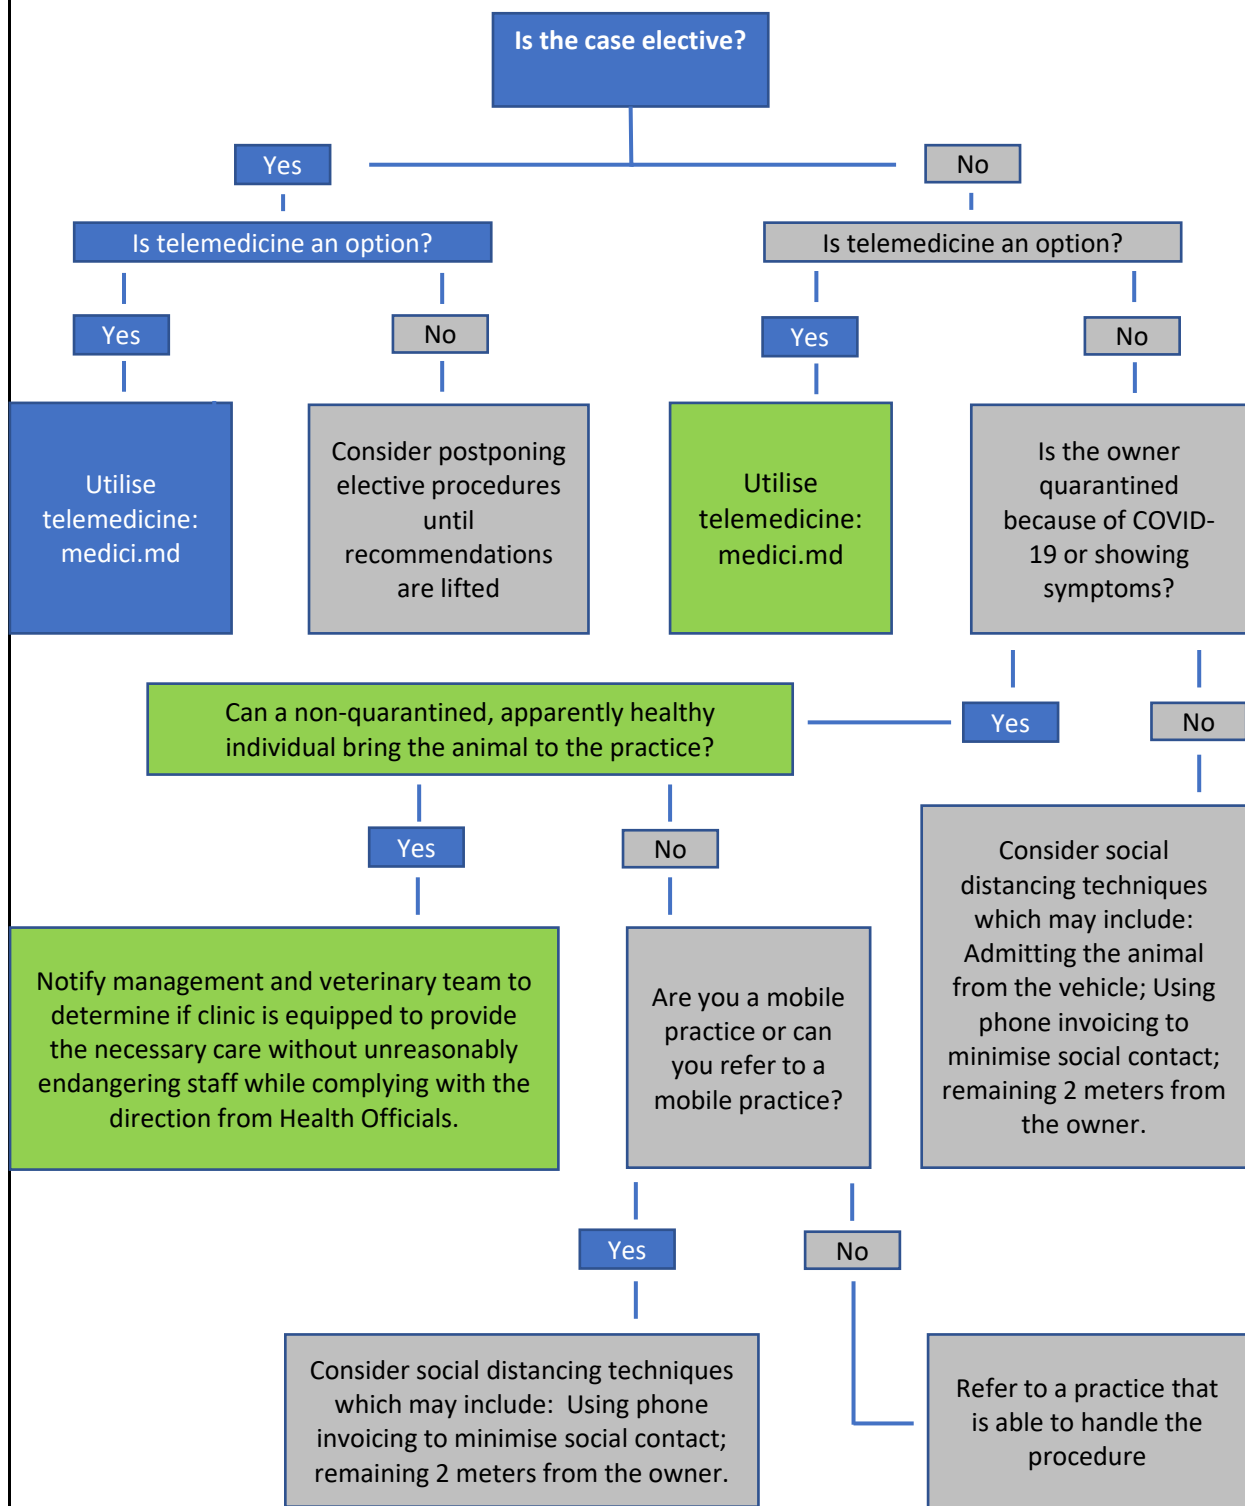

MINIMISING COVID-19 EXPOSURE

and social distancing in veterinary practice

[See SAVA resources for practice management guidelines here](#)

[See SAVA resources for clients here](#)

See SAVA's website and Vetflashes for regular updates on Covid-19 so that timely and accurate information can guide appropriate responses in each location